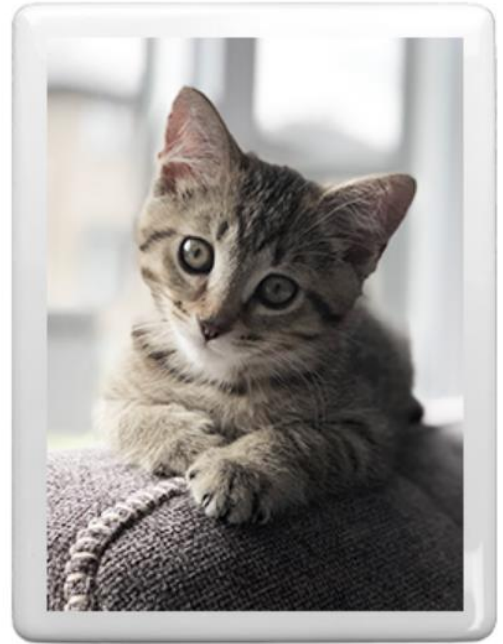

Seven Stones Porcelain Photo Sizing and Price Guide

Pricing includes photo, shipping/handling & installation.

RECTANGLE

***Photos will be fabricated without the “white” frame around the picture. Image will cover the whole surface of the picture.

Pricing is Subject to Change